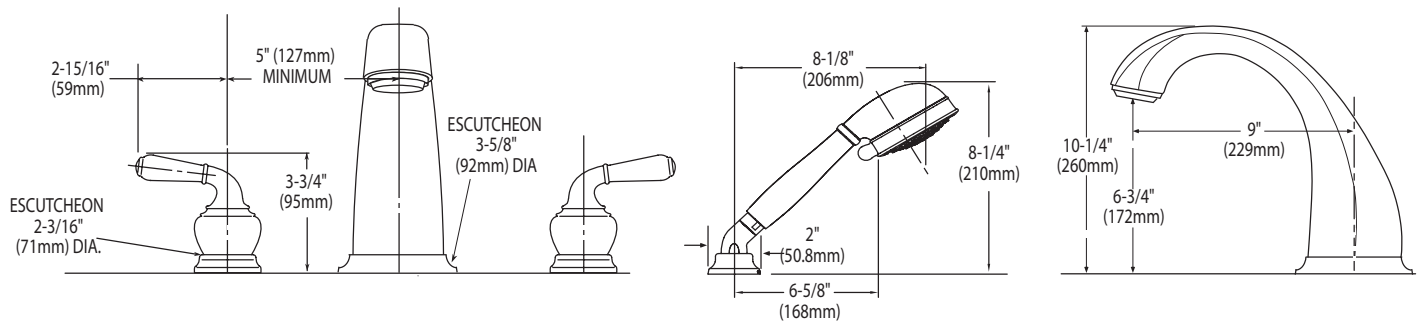

Buy it for looks. Buy it for life.®

Specifications

DESCRIPTION

- Metal construction with various finishes identified by suffix
- Includes hot and cold temperature indicators

OPERATION

- Lever style handles
- Rotate hot side handle counterclockwise to open (clockwise to close)
- Rotate cold side handle clockwise to open (counterclockwise to close)

FLOW

- Hand shower meets 2.5 gpm max (9.5 L/min)

STANDARDS

- Third party certified to CSA B-125, ASME A112.18.1M, and all applicable requirements referenced therein
- ADA  for lever handles

WARRANTY

- Lifetime limited warranty against leaks, drips and finish defects to the original consumer purchaser
- 5 year warranty if used in commercial installations

MONTICELLO® DECK MOUNT CATHEDRAL™ HIGH-ARC Two-Handle Roman Tub Faucet Trim w/Built-In Diverter Valve

Models: T956 series

Valves: 9992, 9993, 9997, 9999

CRITICAL DIMENSIONS

(DO NOT SCALE)

FOR MORE INFORMATION CALL: 1-800-BUY-MOEN